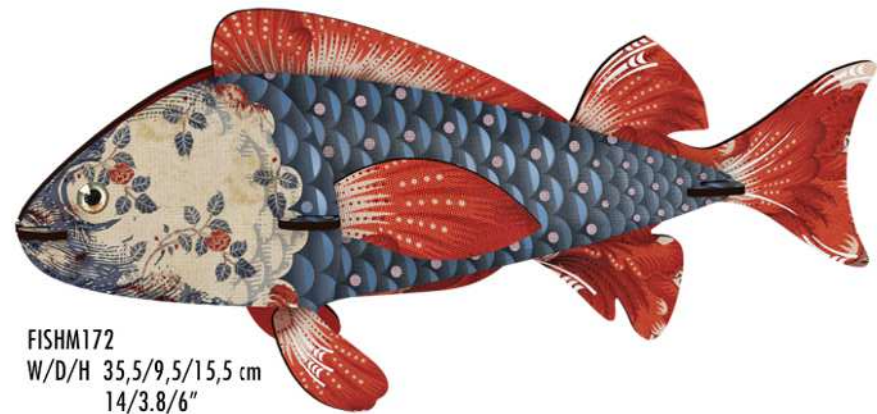

FISHM172
W/D/H 35,5/9,5/15,5 cm
14/3.8/6"